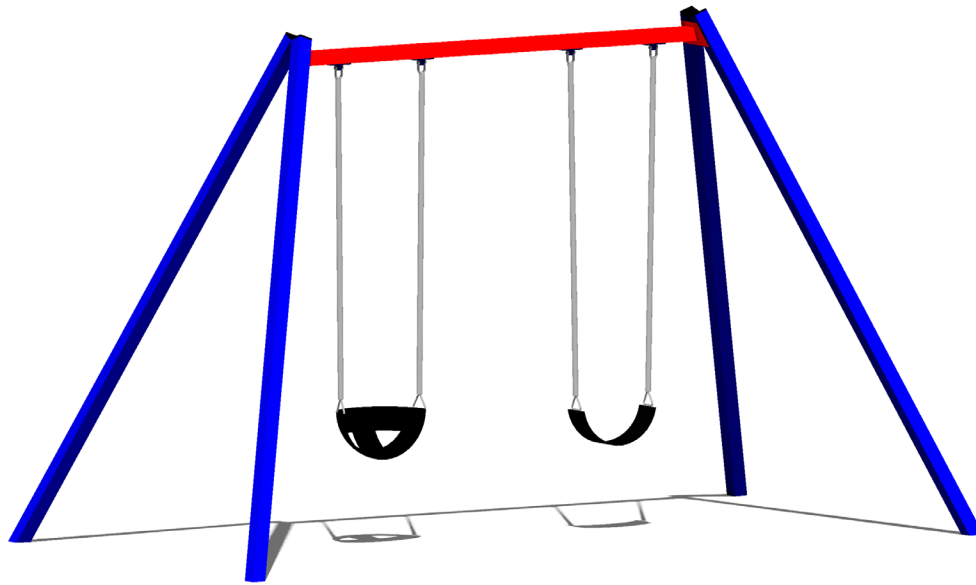

# Double A Frame Swing - Senior

Get swinging on the Forpark Double A Frame Swing - Senior. Seat options includes a strap seat, toddler seat, solid seat and all abilities swing seat.

## SPECIFICATIONS

Product Code: SW20S
Age Range: All Ages
Max Fall Height: 1450mm
Minimum Fall Zone: 28.83m <sup>2</sup>
Minimum Install Zone: 28.99m <sup>2</sup>
Equipment Size: 4415mm x 2380mm
Max Equipment Height: 2600mm
Play spaces: Parks, schools, commercial