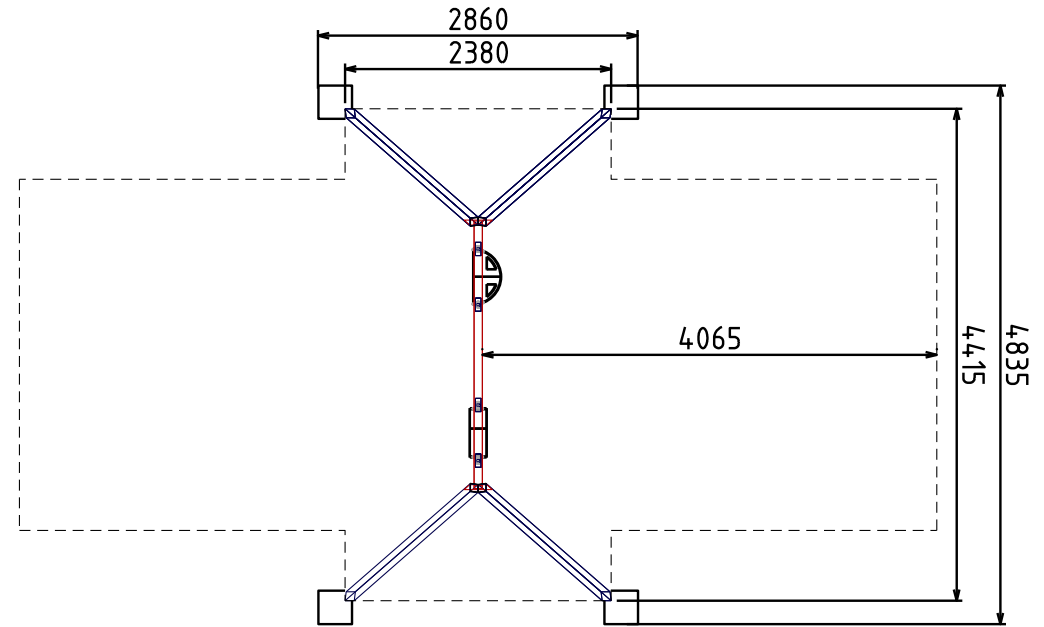

Double A Frame Swing - Senior

Get swinging on the Forpark Double A Frame Swing - Senior. Seat options includes a strap seat, toddler seat, solid seat and all abilities swing seat.

SPECIFICATIONS

Product Code: SW20S
Age Range: All Ages
Max Fall Height: 1450mm
Minimum Fall Zone: 28.83m²
Minimum Install Zone: 28.99m²
Equipment Size: 4415mm x 2380mm
Max Equipment Height: 2600mm
Play spaces: Parks, schools, commercial

MATERIALS

COLOURS	Frame: Standard powder coat range
MATERIAL SPECS	Uprights: Aluminium Top Bar: Galvanised steel Fasteners: Steel & stainless steel Powder Coating: 80-120µ

WWW.FORPARKAUST.COM.AU

STANDARDS

Complies with relevant Australian Standards including: AS 4685:2014 (P1-6) | AS 4685.0:2017 | AS/NZS 4422:2016

*All information is commercial in confidence and is the property of Forpark Australia. All information is correct as at February 2019. For details regarding Australian standards, warranties, insurances, QA and installation, please contact your local office