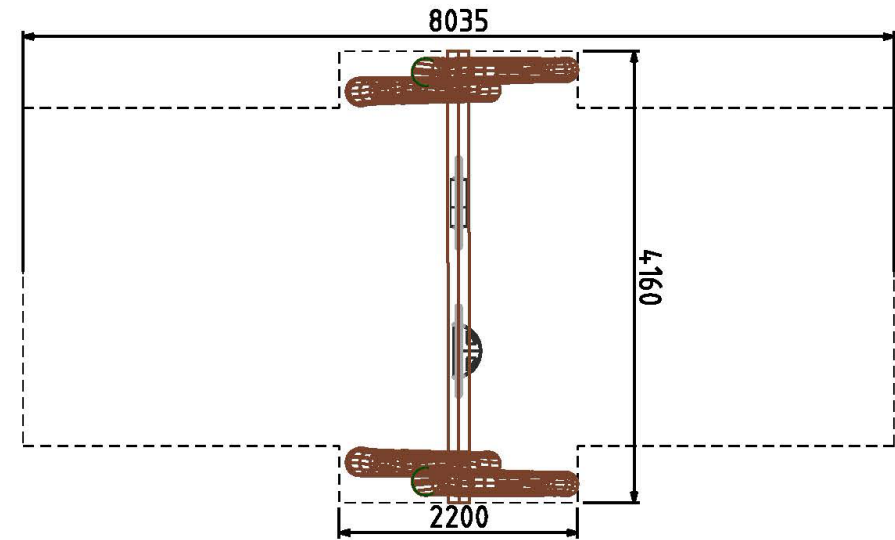

Swing A Frame

Ideally suited to mixed-age and early childhood settings, with a rigid seat swing and strap seat available to accommodate different size children. The security of the toddler seat suits smaller children.

A great addition to any nature play playground.

SPECIFICATIONS

Product Code: FS127
Age Range: All Ages
Max Equipment Height: 2500mm
FHOF: 1550mm
Equipment Size: 4160mm x 2200mm
Minimum Fall Zone: 27.3m ²
Play spaces: Parks, schools, commercial